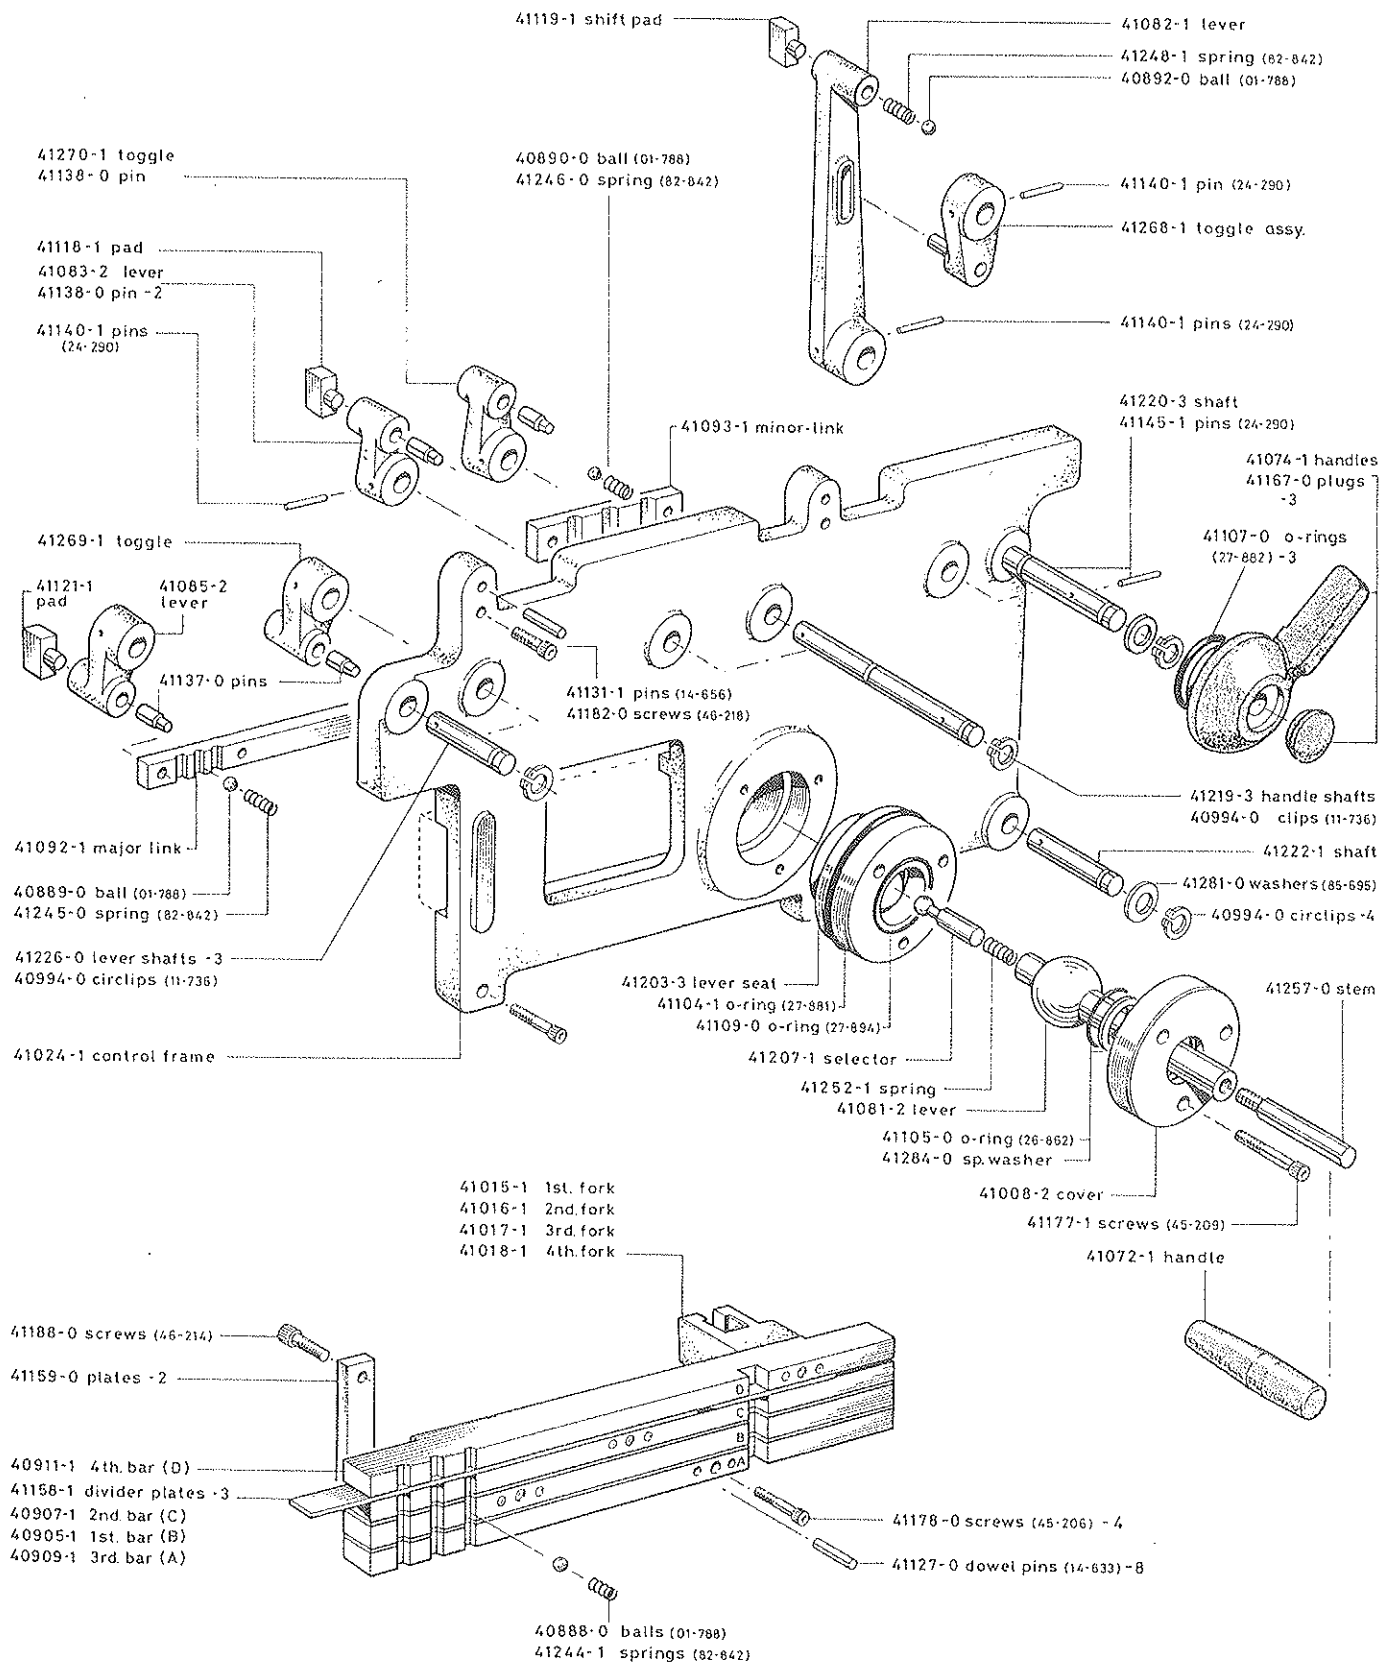

GEARBOX, castings

FROM SER.No. 08792
TO SER.No.

MAS-07-7712/1

GEARBOX CONTROLS

FROM SER. No. 07998
TO SER. No.

MAS3 - 08-7710

GEARBOX GEARS

FROM SER No 08792
TO Serial No

MAS3-09-7710