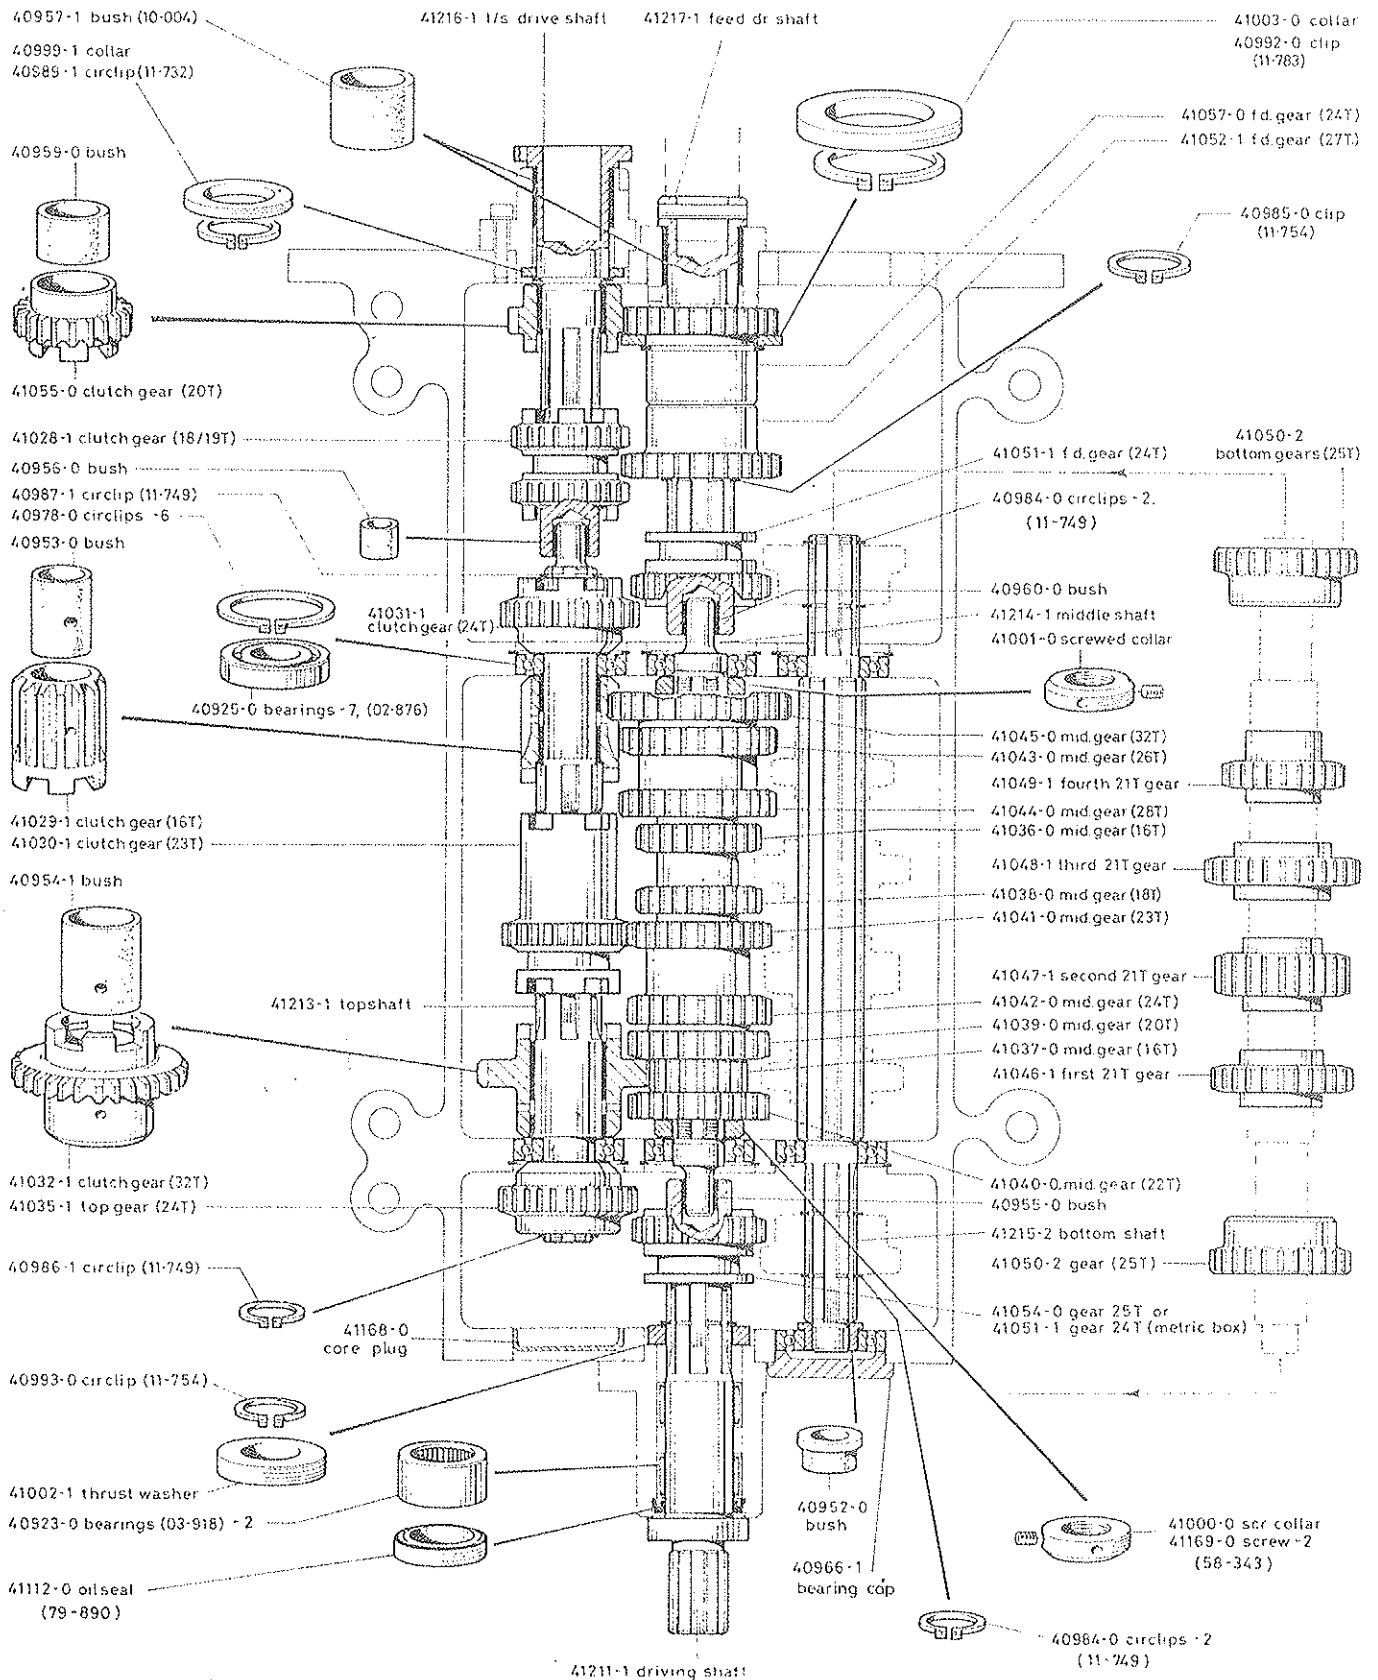

GEARBOX, castings

FROM SER.No. 08792
TO SER.No.

MAS-07-7712/1

GEARBOX CONTROLS

FROM SER. No. 07998
TO SER. No.

MAS3 - 08-7710

GEARBOX GEARS

FROM SER No 08792
TO Serial No

MAS3-09-7710