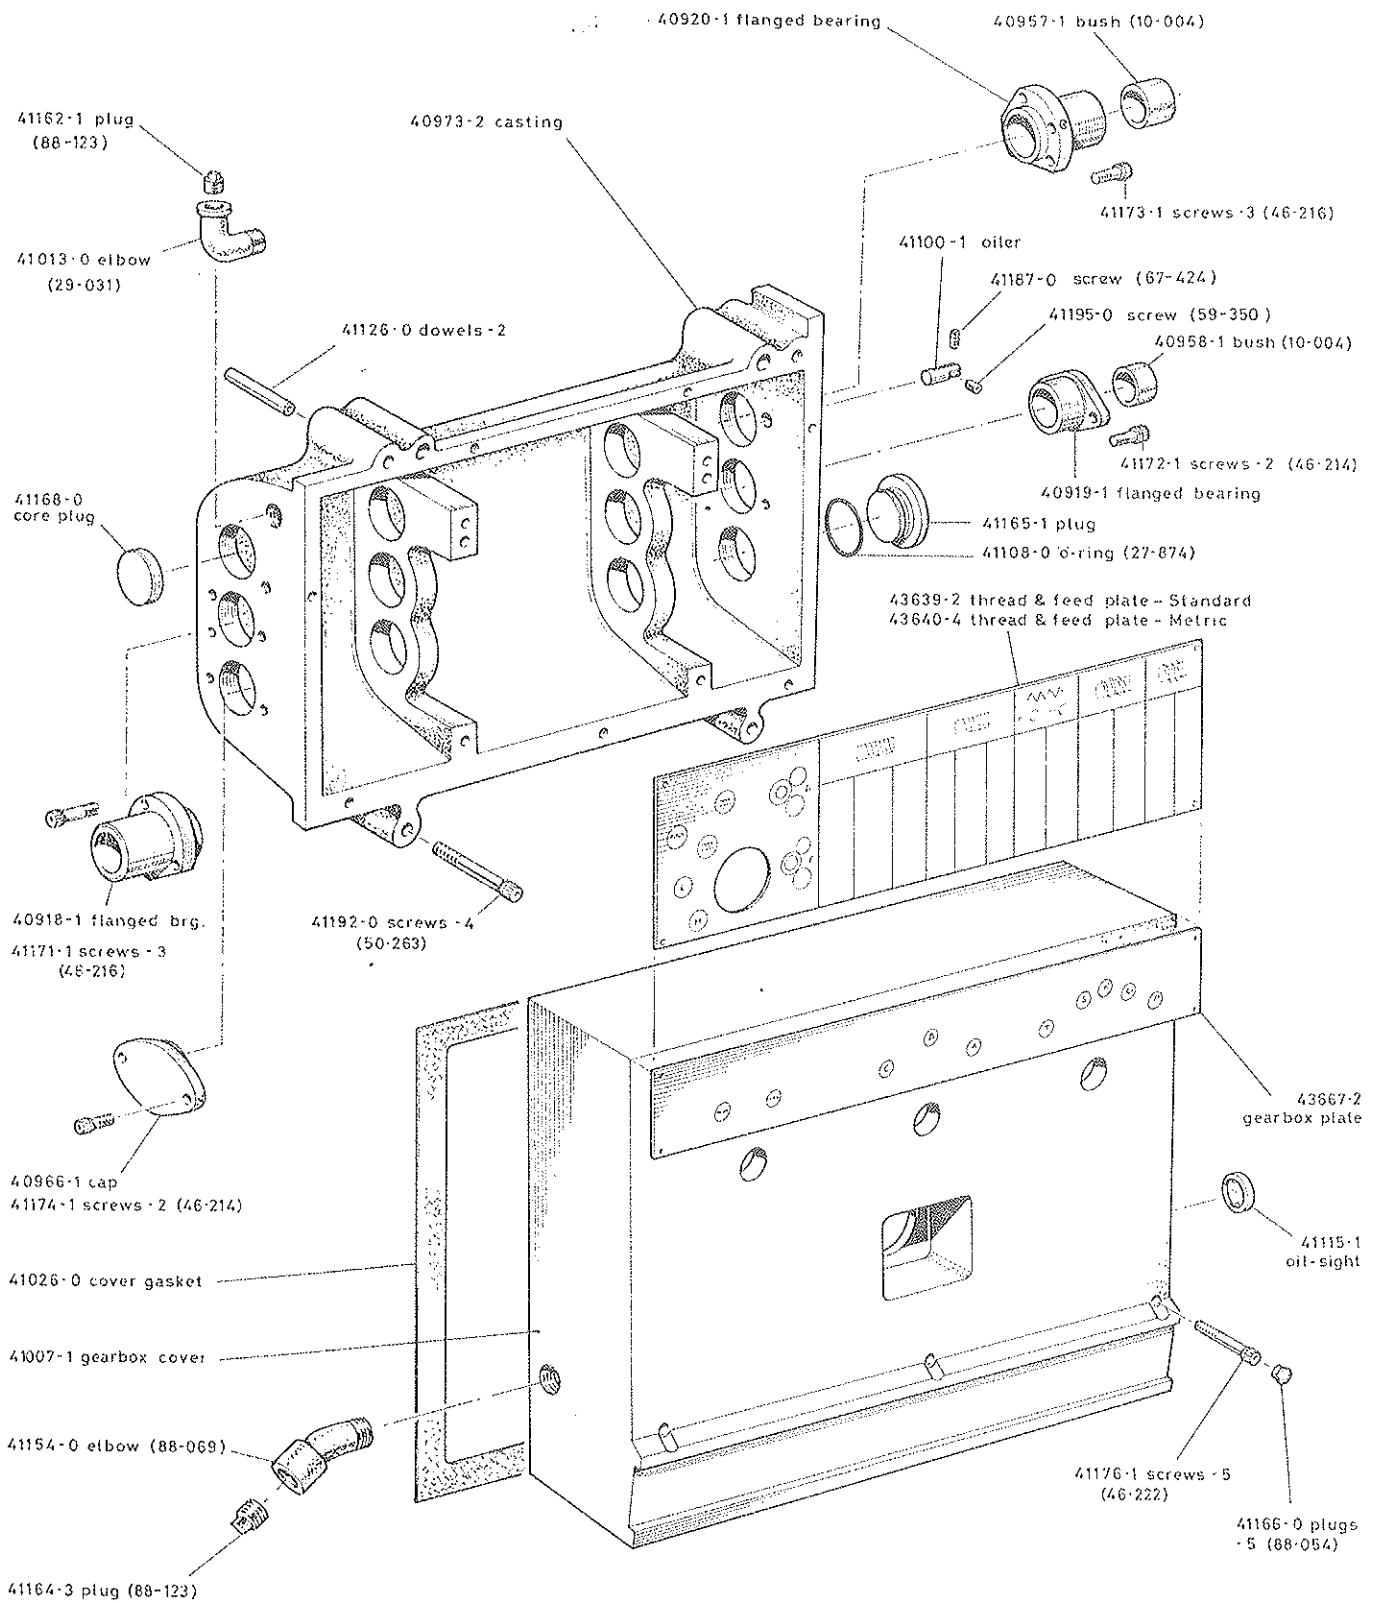

GEARBOX, castings

FROM SER.No. 08792
TO SER.No.

MAS-07-7712/1

GEARBOX CONTROLS

FROM SER. No. 07998
TO SER. No.

MAS3 - 08-7710

GEARBOX GEARS

FROM SER No 08792
TO Serial No

MAS3-09-7710